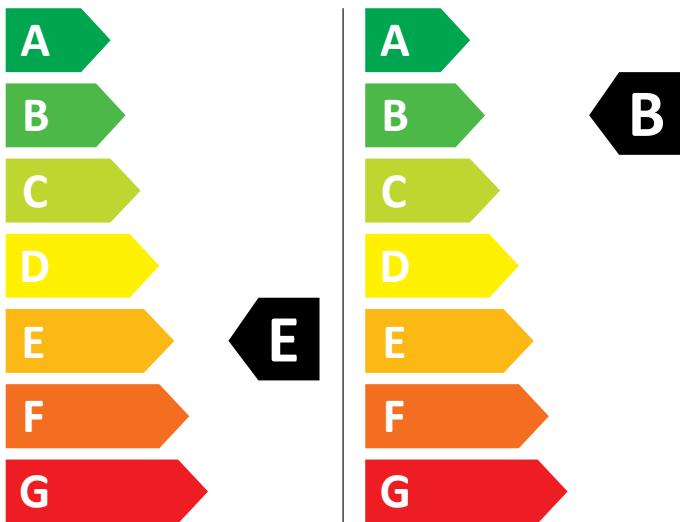

ENERG

Bosch

WNA144V0BY

322 kWh / 100

57 kWh / 100

5,0 kg

9,0 kg

74 L